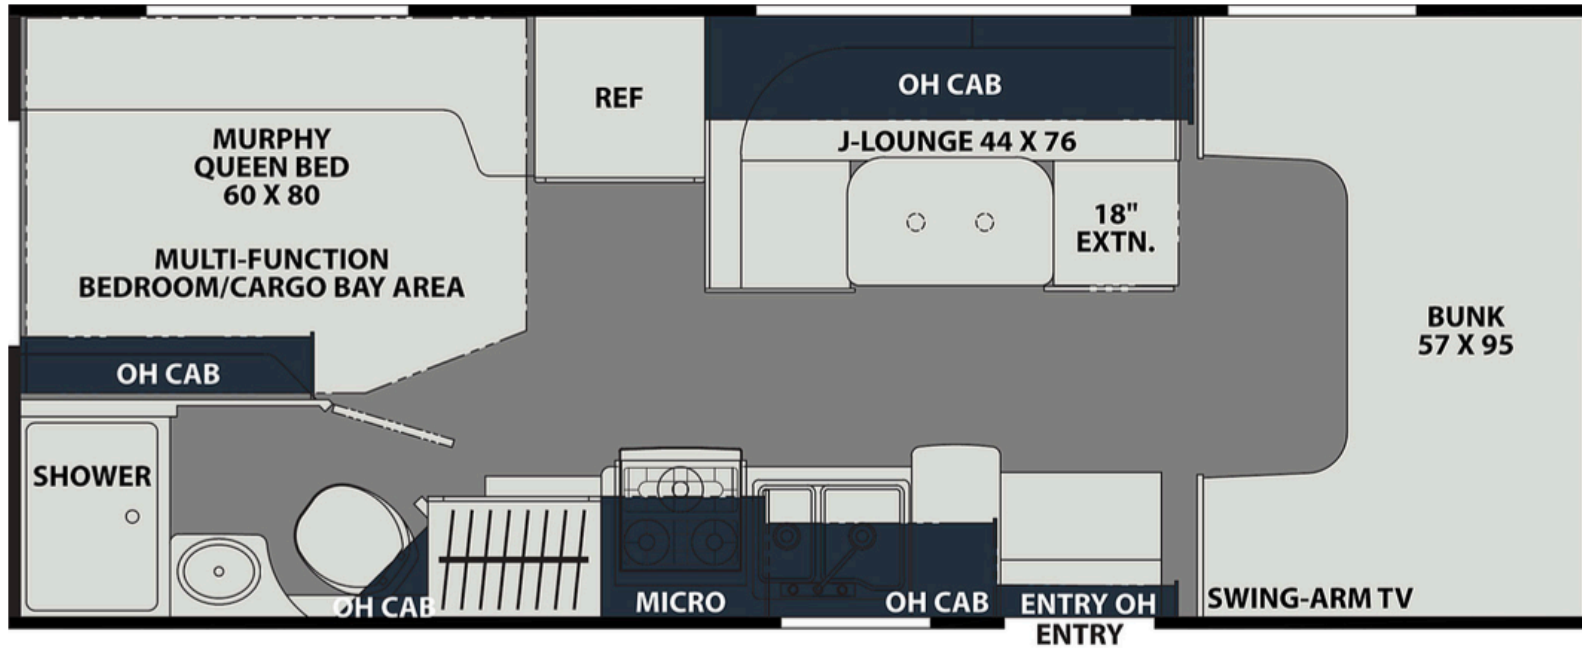

Wheelbase	159"	GVWR	12,300 lb.
GCWR	20,000 lb.	GAWR Front	4,300 lb.
GAWR Rear	8,600 lb.	Fuel Capacity	57 gal.
LP Tank Capacity	TBD	Exterior Length	24' 9"
Exterior Height	10' 11"	Exterior Width	100"
Fresh Water	41 gal.	Gray Water	28 gal.
Black Water	31 gal.	Awning Size	15'

- v6 4x4
- Manual transmission
- Diesel
- 2 seaters
- BFG All Terrain Tyers
- Alloy Wheels
- Upgraded Suspension
- Gross Vehicle Weight: 3.3 tons
- Front Winch Front and rear differential locks
- Light Weight Camper body
- Body built of 100% aluminum
- Interiors finished with natural pine hand cut and hand polished
- 180-liter fuel capacity
- 150-liter freshwater capacity
- 50-liter grey water capacity
- 50-liter black water capacity
- Gravity toilet + Shower 50-liter
- Fridge
- Sleeping Spaces: 2 adults
- Openable windows with blinds and flynets
- Air Compressor
- 400-amp hour lithium-ion batteries (12V)
- 12V AC UNIT OF 8000BTU
- 3,000-watt inverter
- Digital Water level gauge and power monitor
- Front Steel Bumper with Bull Bars