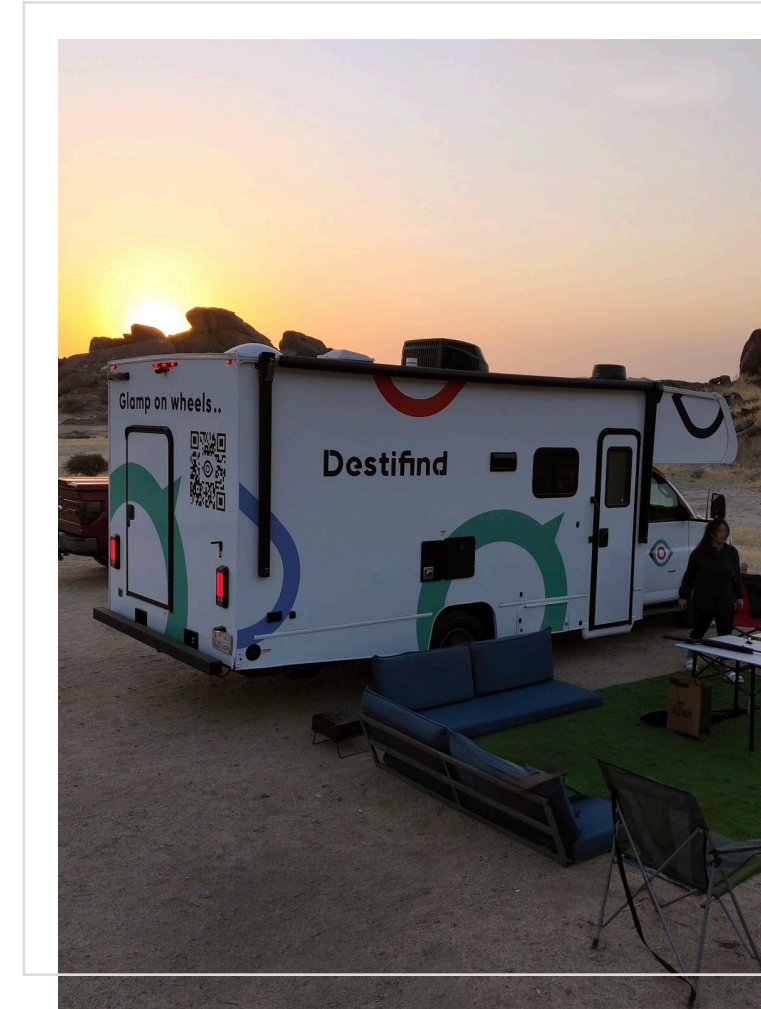

Destifind دستیفایند

Explore out DestiVans

— Table of Content

01.

City Hopper

02.

4x4 Off-Roader

03.

Bookings

DestiVan City Hopper

Ready to explore Saudi Arabia in the comfort of your home?

Travel Safely and...Glamp on Wheels!

Features

Model: Frelander 22XG Chevy motorhome

- v8 back wheel drive
- Automatic transmission
- 95 Fuel
- Onan 4000 generator
- Solar panels for battery recharging
- Queen sized bed
- 140 cm bed above driver
- Dining area/convertible to a bed
- Kitchen
- Bathroom and shower
- storage units
- Azdel exterior construction
- Full Aluminum framed walls, roof and floor
- Backup Camera
- Power patio-awning with LED strip
- Exterior shower
- 15KBTU AC
- 10 CU FT Fridge - Tankless water heater
- Driver/Passenger swivel seats - Furnace
- Microwave/oven
- Gas bottles/LP Tank
- Refrigerator
- TV 40"

One month/ corporate rates

Contact us for further details

DestiVan 4x4 Off-Roader

Ready to explore Saudi Arabia in the comfort of your home?

Travel Safely and...Glamp on Wheels!

Features

Model: Land Cruiser 70 modified by Freedom Overland