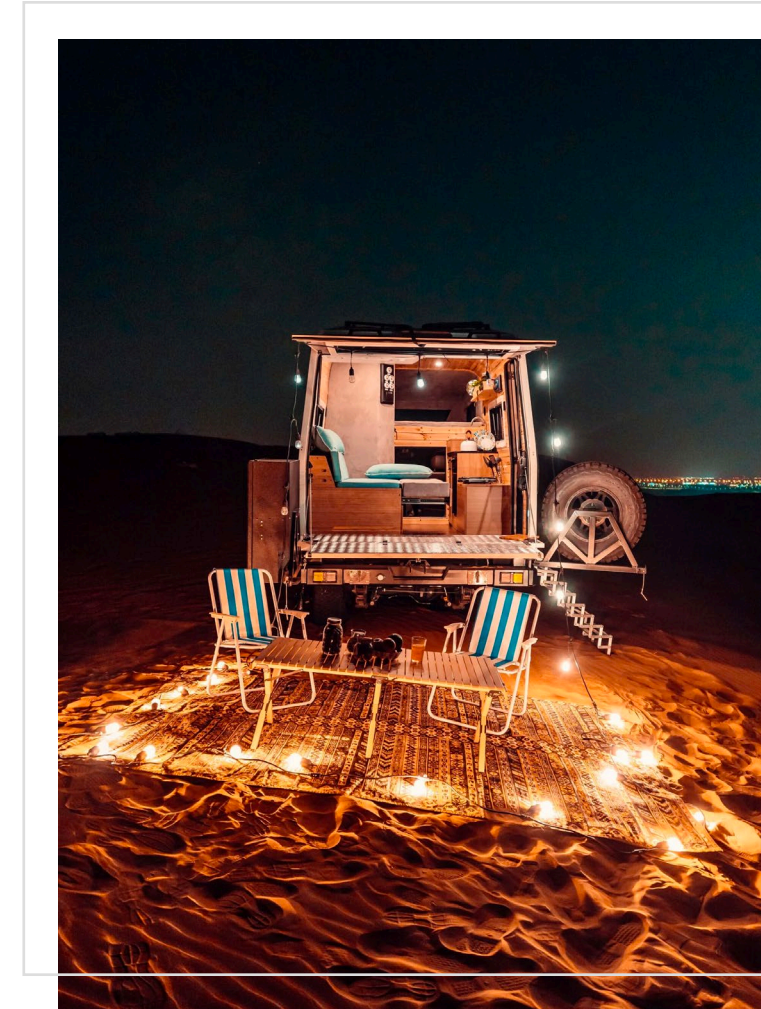

Packages

One Day Rate

SAR 1550 VAT included

7 days Rate

SAR 8,150 VAT included

Weekend Rate

3 days rental (Thursday – Saturday)
SAR 3955 VAT included

One month/ corporate rates

Contact us for further details